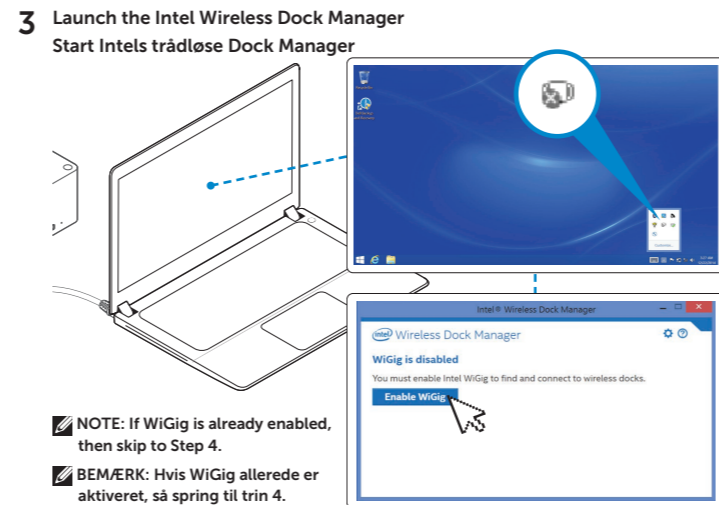

Dell Wireless Docking Station

WLD15

Quick Start Guide Hurtig startguide

Features
Funktioner

dell.com/support
dell.com/contactdell
dell.com/regulatory_compliance

Regulatory model: **WLD15**
Regulatorisk model: **WLD15**