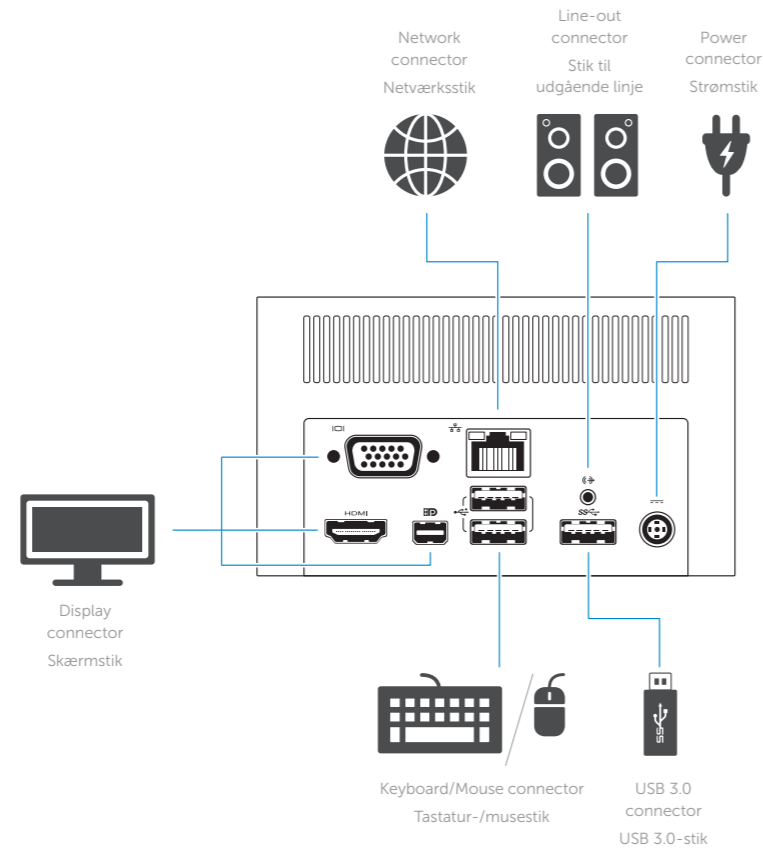

Dell Wireless Docking Station

WLD15

Quick Start Guide Hurtig startguide

Features
Funktioner

dell.com/support
dell.com/contactdell
dell.com/regulatory_compliance

Regulatory model: **WLD15**
Regulatorisk model: **WLD15**