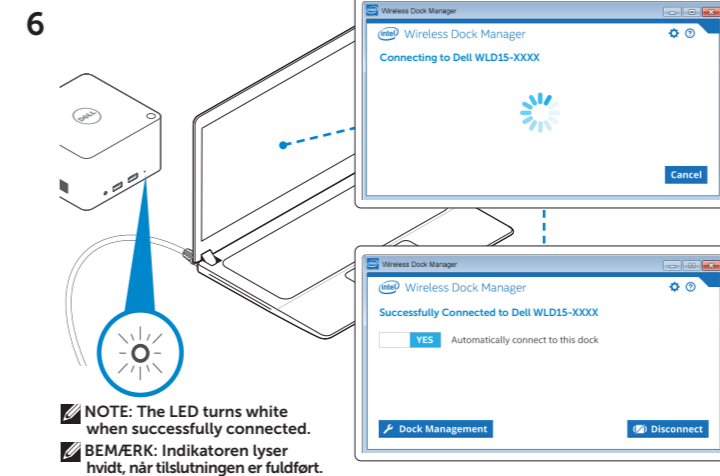

Dell Wireless Docking Station

WLD15

Quick Start Guide Hurtig startguide

Features
Funktioner

dell.com/support
dell.com/contactdell
dell.com/regulatory_compliance

Regulatory model: **WLD15**
Regulatorisk model: **WLD15**