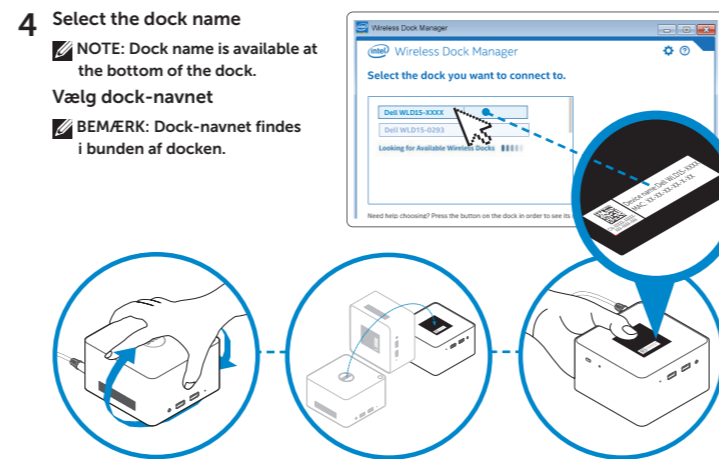

Dell Wireless Docking Station

WLD15

Quick Start Guide Hurtig startguide

Features
Funktioner

dell.com/support
dell.com/contactdell
dell.com/regulatory_compliance

Regulatory model: **WLD15**
Regulatorisk model: **WLD15**