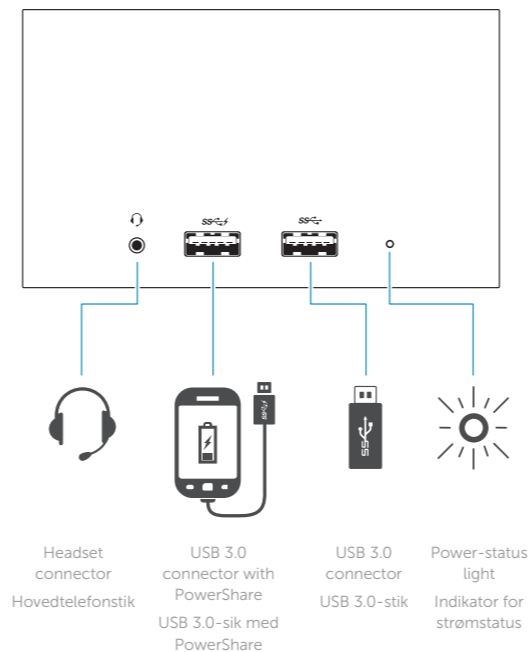

Dell Wireless Docking Station

WLD15

Quick Start Guide Hurtig startguide

Features
Funktioner

dell.com/support
dell.com/contactdell
dell.com/regulatory_compliance

Regulatory model: **WLD15**
Regulatorisk model: **WLD15**